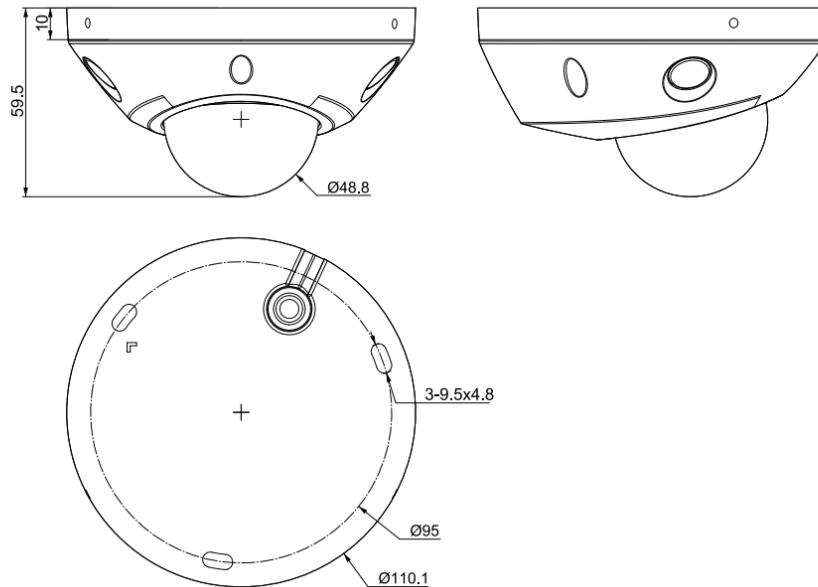

Tiandy

TC-C32PS Spec: I3/E/Y/M/H/2.8mm(4mm)/V4.2 2MP Mini Dome Camera

Pro Series

KEY FEATURES

- Metal Housing
- Up to 1920x1080@25fps
- S+265/H.265/H.264
- Min. illumination Color: 0.002Lux@F1.6
- Smart IR, IR Range: 30m
- Audio I/O 1/1, Alarm I/O 1/1
- Support tripwire, perimeter
- Human/Vehicle Classification
- Built-in Mic, SD Card Solt
- Operating Conditions -40°~65°, 0~95% RH
- POE, IP67

Tiandy

Network	
ANR	Yes, auto store video in SD card when NVR disconnected, and upload video to NVR when resumed connection (Only Support Tiandy ANR NVR)
Protocols	HTTP,HTTPS,TCP/IP,UDP,UPnP,ICMP,IGMP,SNMP,DHCP,DNS,DDNS,Easy DDNS,NTP,SMTP,802.1X,QoS,IPv4,IPv6,PPPOE,SSH,Unicast,Multicast,RTCP,ARP
System Compatibility	ONVIF (PROFILE S/T/G), SDK, CGI,Milestone,SRTP,RTMP,RTSP
Remote Connection	≤2
Client	Easy7, EasyLive Plus
Web Version	Web6
Interface	
Communication Interface	1 RJ45 10M/ 100M self adaptive Ethernet port
Audio I/O	1/1
Alarm I/O	1/1
Speaker	N/A
Reset Button	Yes
On-board storage	Built-in Micro SD card slot, up to 512 GB
General	
Web Client Language	17 languages Simplified Chinese/English/Traditional Chinese/Spanish/Italian/Korean/Turkish/Russian/Thai/Polish/French/Dutch/Hebrew/Vietnamese/Arabic/German/Ukrainian
Operating Conditions	-40°C ~ 65°C, 0 ~ 95% RH
Power Supply	DC 12V±25%, PoE (802.3af)
Power Consumption	MAX: 6.5W(12V) MAX: 8W(POE)
Protection	IP67
Heater	N/A
Dimensions	110×110×60mm
Net Weight	0.4kg
Dimensions of single packing case	138×138×110mm
Gross Weight	0.5kg
Volume of packing box	24

* Listed resolutions are only selectable options. It does not mean that all streams can work at their maximum resolution at the same time.

AVAILABLE MODEL

TC-C32PS SPEC: I3/E/Y/M/H/2.8MM(4MM)/V4.2

DIMENSIONS (Unit: mm)