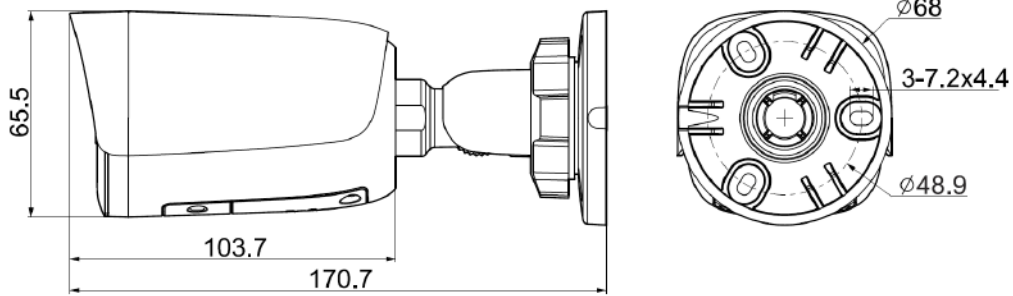

Tiandy

Network	
ANR	Yes, auto store video in SD card when NVR disconnected, and upload video to NVR when resumed connection (Only Support Tiandy ANR NVR)
Protocols	HTTP,HTTPS,TCP/IP,UDP,UPnP,ICMP,IGMP,SNMP,DHCP,DNS,DDNS, Easy DDNS,NTP,SSL,802.1X,QoS,IPV4,IPV6,PPPoE,SSH,Unicast,Multicast,RTCP,ARP
System Compatibility	ONVIF (PROFILE S/T/G), SDK, CGI,Milestone,SRTP,RTMP
Remote Connection	≤2
Client	Easy7, EasyLive Plus
Web Version	Web6
Interface	
Communication Interface	1 RJ45 10M/ 100M self adaptive Ethernet port
Audio I/O	1/1
Alarm I/O	1/1
Speaker	Yes
Reset Button	Yes
On-board storage	Built-in Micro SD card slot, up to 512 GB
General	
Web Client Language	17 languages Simplified Chinese/English/Traditional Chinese/Spanish/Italian/Korean/Turkish/Russian/Thai/Polish/French/Dutch/Hebrew/Vietnamese/Arabic/German/Ukrainian
Operating Conditions	-40°C ~ 65°C, 0~95% RH
Power Supply	DC 12V±25%, PoE (802.3af)
Power Consumption	MAX: 7W(12V) MAX: 8W(POE)
Protection	IP67
Heater	N/A
Dimensions	170.7×68x68mm
Net Weight	0.52kg
Dimensions of single packing case	210×92x110mm
Gross Weight	0.65kg
Volume of packing box	24

* Listed resolutions are only selectable options. It does not mean that all streams can work at their maximum resolution at the same time.

AVAILABLE MODEL

TC-C38WQ SPEC: I5W/E/Y/2.8MM(4MM)/V4.2

Tiandy

DIMENSIONS (Unit: mm)