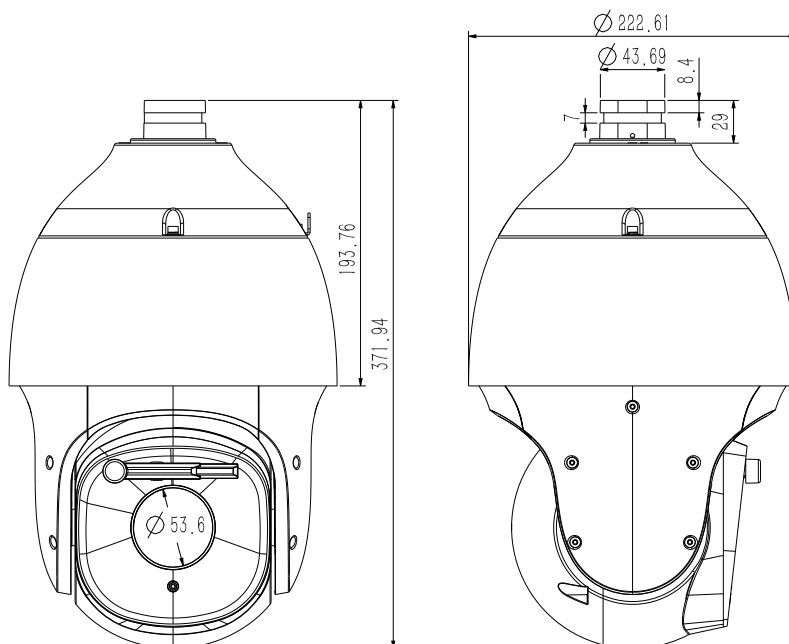

* Listed resolutions are only selectable options. It does not mean that all streams can work at their maximum resolution at the same time.

DIMENSIONS (Unit: mm)

ACCESSORIES

OPTIONAL

DF20Y
Wall Mount

A37
Installation Adapter