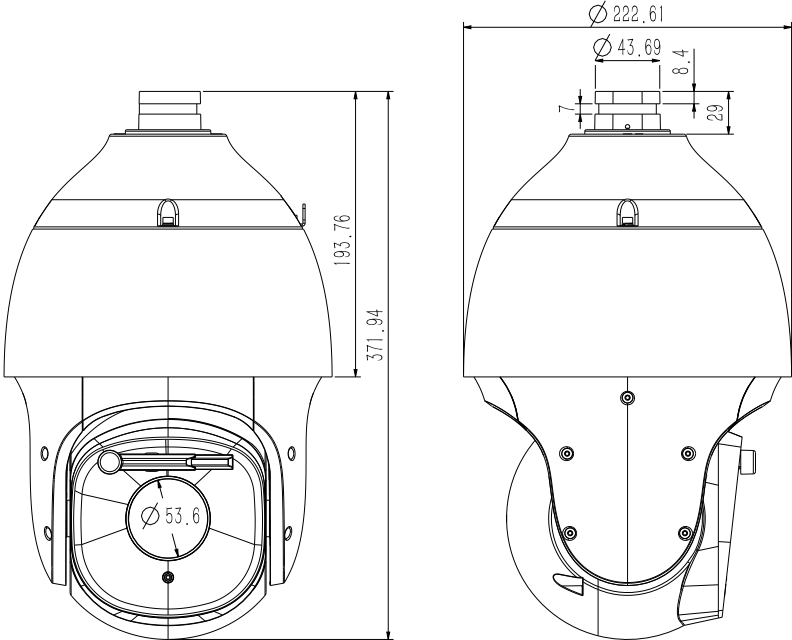

Tiandy Technologies Co.,Ltd.

Email: sales@tiandy.com

Tel: +86-22-58596065

Website: en.tiandy.com

Fax: +86-22-58596048

SPECIFICATIONS

Camera	
Image Sensor	1/1.8" CMOS
Signal System	PAL/NTSC
Min. Illumination	Color: 0.0008lux@ (F1.6, AGC ON), BW: 0lux with IR
Shutter Time	1s to 1/100,000s
Day & Night	IR Cut Filter with Auto Switch
Optical Zoom	44X
Digital Zoom	16X
Lens	
Focal Length	6mm~264mm
Zoom Speed	<5s
Field of View	Horizontal filed of view: 61.8° (w)~2.3° (t) Vertical filed of view:36.3° (w)~1.3° (t)
Aperture Range	F1.6~F5.3
Focus Control	Auto/Manual
Iris Control	Auto
Close Focus Distance	1 m~3 m
Pan&Tilt	
Pan Range	360°
Pan Speed	Pan Manual Speed: 0.1°~180°/s, Pan Preset Speed: 240°/s
Tilt Range	-16°~90° (Default -3°~90°)
Tilt Speed	Tilt Manual Speed: 0.1°~120°/s, Tilt Preset Speed: 180°/s
3D Position	Yes
Preset	500
Preset Accuracy	±0.3°
Cruise	16, up to 32 presets per cruise
Scan	8
Pattern	8, each with 600s memory or 1000 orders
Scheduled Task	Preset、Cruise、Scan、Pattern、Alarm output
Park Action	Yes
Power-off Memory	Yes
Preset Freezing	Yes
Illuminator	
IR LEDs	8
IR Distance	Up to 180m
IR Irradiation Angle	Adjustable by Zoom
White LEDs	2
Laser	N/A
Laser Distance	N/A
Compression Standard	
Video Compression	S+265/H.265/H.264/M-JPEG
Video Bit Rate	32Kbps~16Mbps
Audio Compression	G.711A/G.711U/ADPCM_D/AAC_LC
Audio Sampling Rate	8K~48Kbps
Image	
Max. Resolution	2MP (1920x1080)
Main Stream	PAL: 50fps (1920x1080, 1280x960, 1280x720, 704x576, 640x480) NTSC: 60fps (1920x1080, 1280x960, 1280x720, 704x480, 640x480)
Sub Stream	PAL: 25fps (704x576, 704x288, 640x360, 352x288) NTSC: 30fps (704x480, 704x240, 640x360, 352x240)
Third Stream	PAL: 25fps (704x576, 704x288, 352x288) NTSC: 30fps (704x480, 704x240, 352x240)
BLC	Yes
HLC	Yes
WDR	True WDR

* Listed resolutions are only selectable options. It does not mean that all streams can work at their maximum resolution at the same time.

DIMENSIONS (Unit: mm)

ACCESSORIES

OPTIONAL

DF20Y
Wall Mount

A37
Installation Adapter