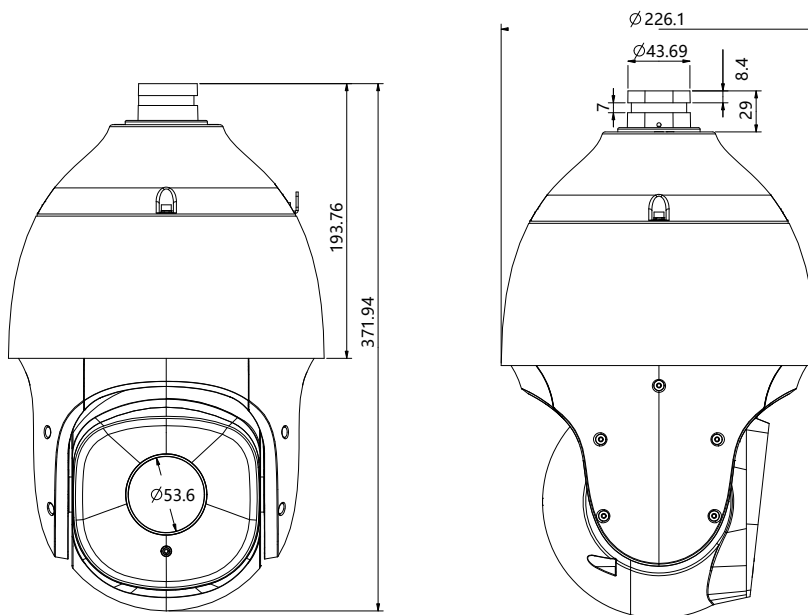

* Listed resolutions are only selectable options. It does not mean that all streams can work at their maximum resolution at the same time.

DIMENSIONS (Unit: mm)

ACCESSORIES

DF20Y
Wall Mount

OPTIONAL

A37
Installation Adapter