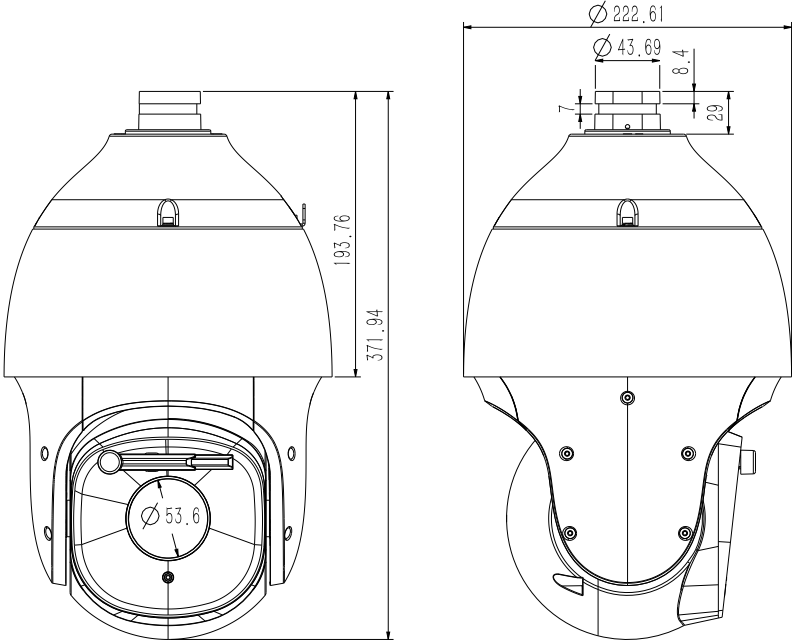

* Listed resolutions are only selectable options. It does not mean that all streams can work at their maximum resolution at the same time.

DIMENSIONS (Unit: mm)

ACCESSORIES

OPTIONAL

DF20Y
Wall Mount

A37
Installation Adapter